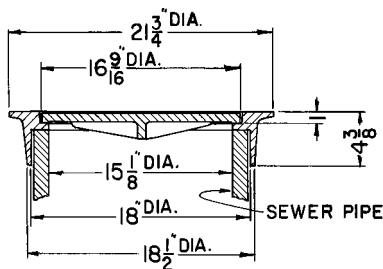

**R-1890  
Hydrant Manhole Frame, Lid**

Light Duty

Set screw 1/2" x 1" used to tighten hydrant barrel.

**R-1891  
Meter Frame, Solid Lid**

Heavy Duty

**R-1892  
Meter Frame, Solid Lid**

Heavy Duty