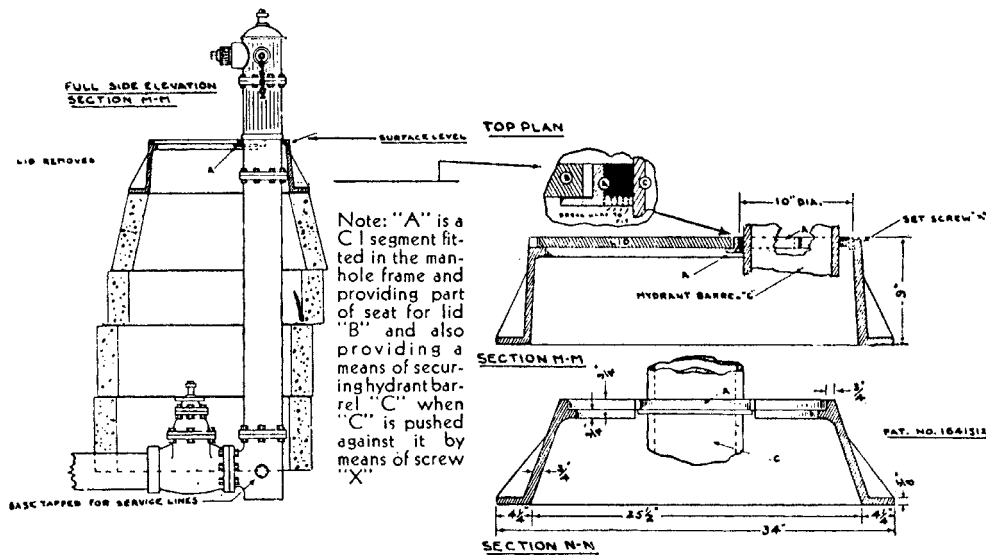

**R-1890  
Hydrant Manhole Frame, Lid**

Light Duty

Set screw 1/2" x 1" used to tighten hydrant barrel.

**R-1891  
Meter Frame, Solid Lid**

Heavy Duty

**R-1892  
Meter Frame, Solid Lid**

Heavy Duty